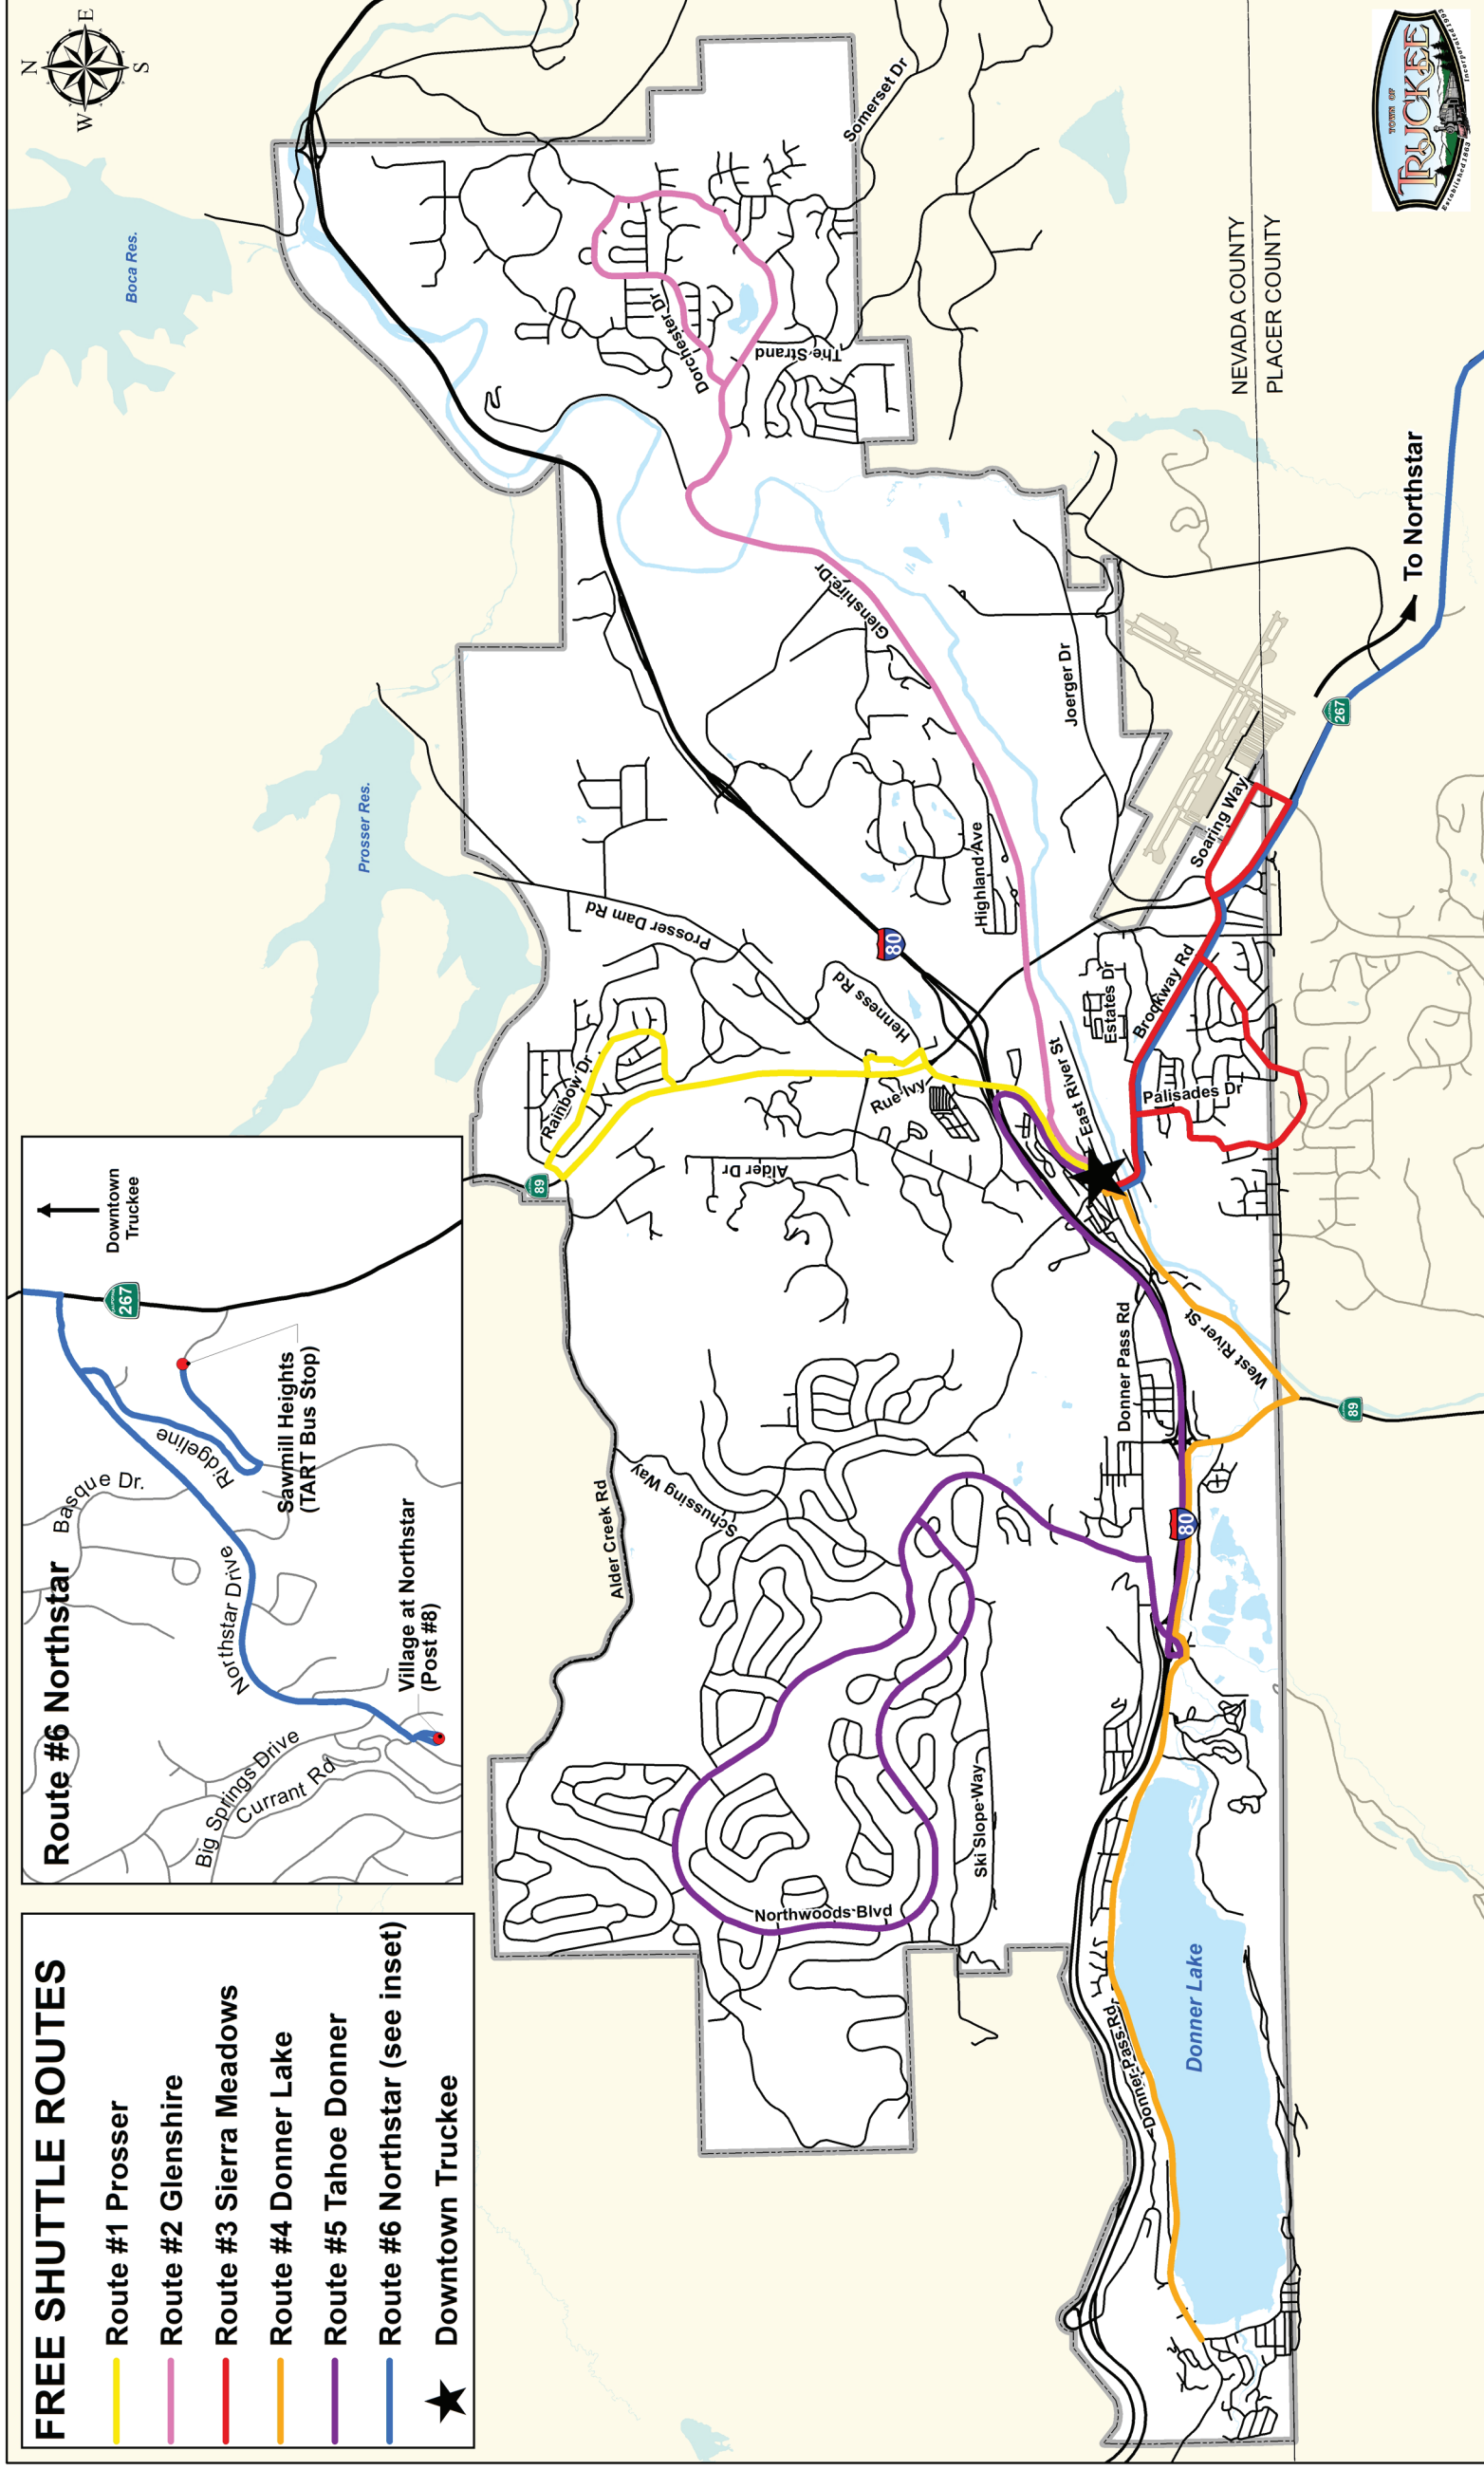

July 4th Parade Shuttle Routes

Service Funded by

In Partnership with:

TRUCKEE
Base camp for a big life

www.TahoeTruckeeTransit.com
For inquiries during service hours call (530) 562-3559